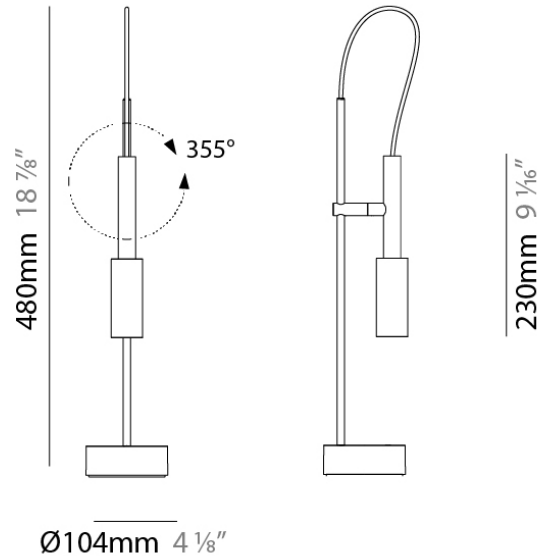

PROJECT
TYPE
NOTES
QUANTITY
DATE

TUBINO PLUS PORTABLE

D84378-GRF

GENERAL

Series: Tubino
Subseries: Tubino Plus
Brand: Panzeri
Division: Design
Mounting Type: Portable
Mounting Location: Table
Subcategory: Task

PHYSICAL

Shape: Cylinder
Diameter (mm): 104
Diameter (in): 4 1/8
Height (mm): 480
Height (in): 18 7/8
Light Distribution: Adjustable / Direct
Weight (kg): 1.42
Weight (lbs): 3.13
Diffuser: Opal - Polycarbonate
Fixture Material: Aluminum / Brass / Steel
Cable Details: Bordeaux Cloth Cable

ELECTRICAL

Lamp Type: LED
Input Wattage (W): 6.5
Dimming: Non-Dimmable
Driver Location: Inline Transformer Plug
Input Voltage (V): 120

LED

Color Temperature (°K): 2700
Max. Delivered Lumen (lm): 339
Nominal Lumen (lm): 475
CRI: >90 CRI
Lamp Life (hrs): 80000

OPTICAL

Adjustability: Rotational 355°

RATINGS AND CERTIFICATIONS

Certified By: CSA Certified to UL and CSA Standards
IP rating: IP20